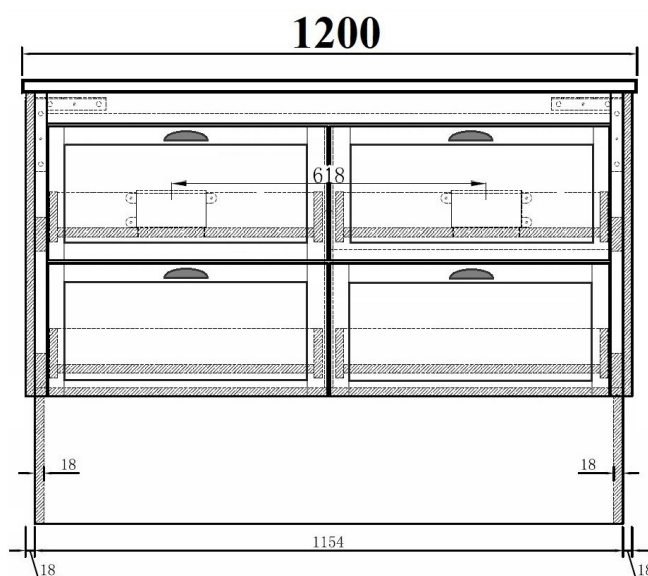

## VIVO MANOR 1200 DOUBLE VANITY

VM120D

- **FINISH:** Gloss White (pictured)
- **SUITABLE TOPS:** Rectangle Bowl Ceramic Top
- Vanity - Wall Hung Vanity. Also available on Plinth (Kick)
- Spec shows Plinth attached
- Vanity with Rectangle Bowl Ceramic Top (Pictured)
- Hardware: Soft Close Drawer Runners