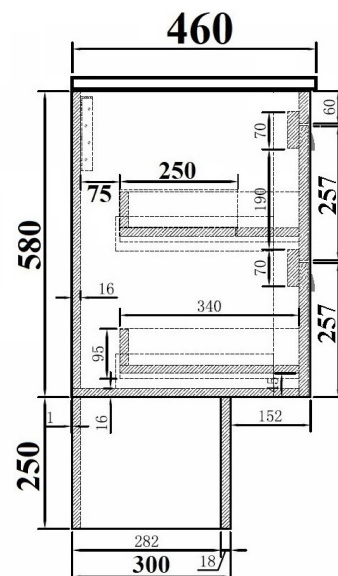

## VIVO MANOR 1200 DOUBLE VANITY

VM120D

- **FINISH:** Gloss White (pictured)
- **SUITABLE TOPS:** Rectangle Bowl Ceramic Top
- Vanity - Wall Hung Vanity. Also available on Plinth (Kick)
- Spec shows Plinth attached
- Vanity with Rectangle Bowl Ceramic Top (Pictured)
- Hardware: Soft Close Drawer Runners