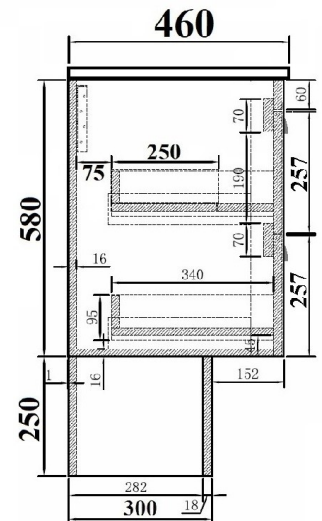

White

VIVO MANOR 1500 DOUBLE VANITY

VM150D

- **FINISH:** Gloss White (pictured)
- **SUITABLE TOPS:** Rectangle Bowl Ceramic Top, or Standard Undermount Rock Top
- Vanity - Wall Hung Vanity. Also available on Plinth (Kick)
- Spec shows Plinth attached
- Vanity with Rectangle Bowl Ceramic Top (Pictured)
- Hardware: Soft Close Drawer Runners