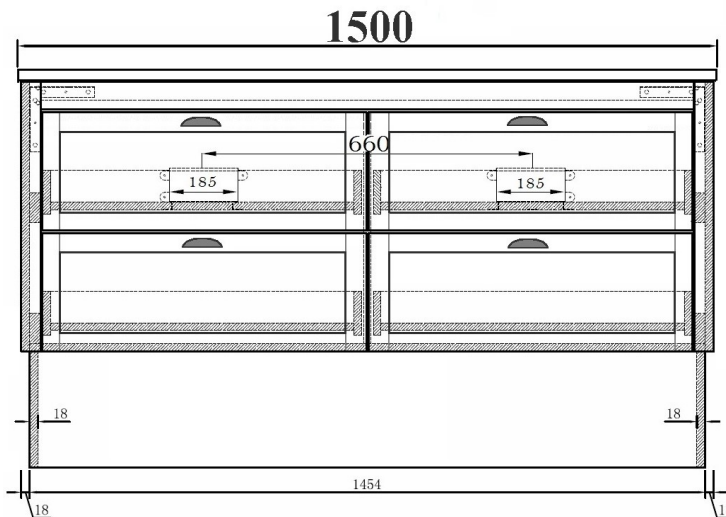

White

VIVO MANOR 1500 DOUBLE VANITY

VM150D

- **FINISH:** Gloss White (pictured)
- **SUITABLE TOPS:** Rectangle Bowl Ceramic Top, or Standard Undermount Rock Top
- Vanity - Wall Hung Vanity. Also available on Plinth (Kick)
- Spec shows Plinth attached
- Vanity with Rectangle Bowl Ceramic Top (Pictured)
- Hardware: Soft Close Drawer Runners