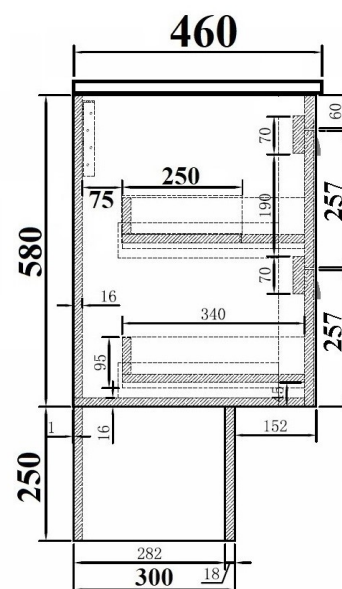

White

VIVO MANOR 750 VANITY

VM75

- **FINISH:** Gloss White (pictured)
- **SUITABLE TOPS:** **Oval, Rectangle or Stadium Bowl** Ceramic Top, or Standard Undermount Rock Top
- Vanity - Wall Hung Vanity. Also available on Plinth (Kick)
- Spec shows Plinth attached
- Vanity with Rectangle Bowl Ceramic Top (Pictured)
- Hardware: Soft Close Drawer Runners