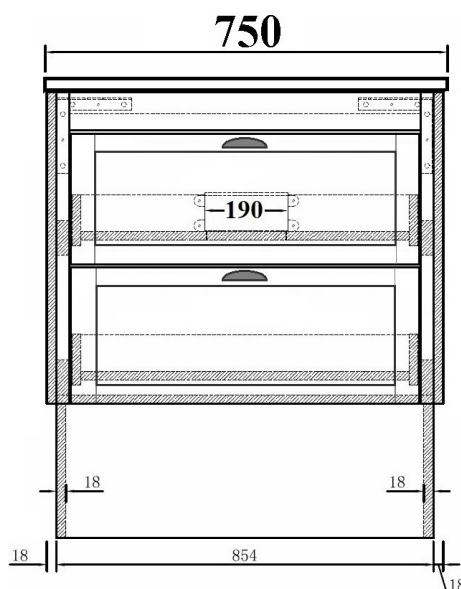

White

VIVO MANOR 750 VANITY

VM75

- **FINISH:** Gloss White (pictured)
- **SUITABLE TOPS:** **Oval, Rectangle or Stadium Bowl** Ceramic Top, or Standard Undermount Rock Top
- Vanity - Wall Hung Vanity. Also available on Plinth (Kick)
- Spec shows Plinth attached
- Vanity with Rectangle Bowl Ceramic Top (Pictured)
- Hardware: Soft Close Drawer Runners