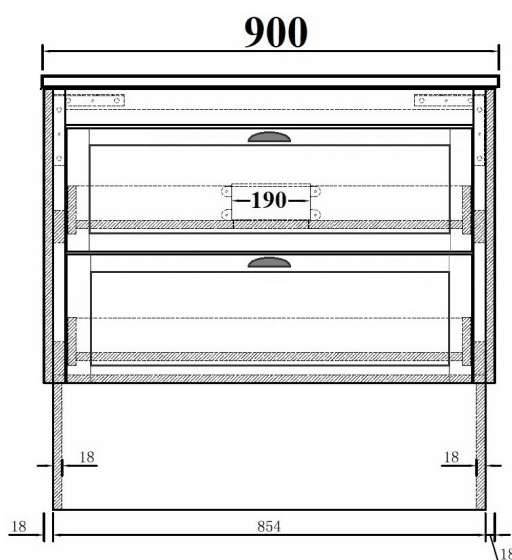

## VIVO MANOR 900 VANITY

VM90

- **FINISH:** Gloss White (pictured)
- **SUITABLE TOPS:** **Oval, Rectangle or Stadium Bowl** Ceramic Top, or Standard Undermount Rock Top
- Vanity - Wall Hung Vanity. Also available on Plinth (Kick)
- Spec shows Plinth attached
- Vanity with Rectangle Bowl Ceramic Top (Pictured)
- Hardware: Soft Close Drawer Runners