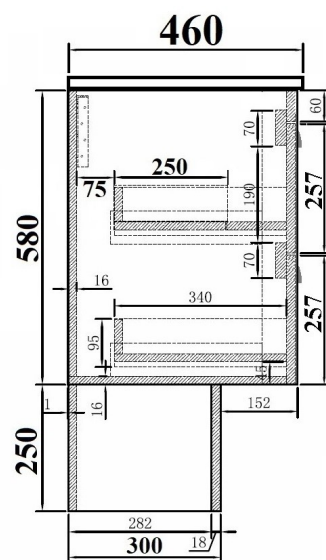

## VIVO MANOR 900 VANITY

VM90

- **FINISH:** Gloss White (pictured)
- **SUITABLE TOPS:** **Oval, Rectangle or Stadium Bowl** Ceramic Top, or Standard Undermount Rock Top
- Vanity - Wall Hung Vanity. Also available on Plinth (Kick)
- Spec shows Plinth attached
- Vanity with Rectangle Bowl Ceramic Top (Pictured)
- Hardware: Soft Close Drawer Runners