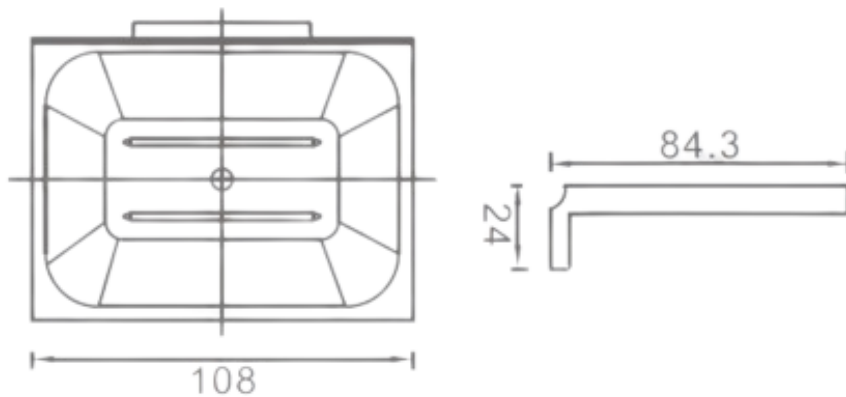

1711  
Soap Dish

## 1700 Series Soap Dish

L1711

**FINISH:** Chrome

**WARRANTY:**

5 Year replacement product and parts