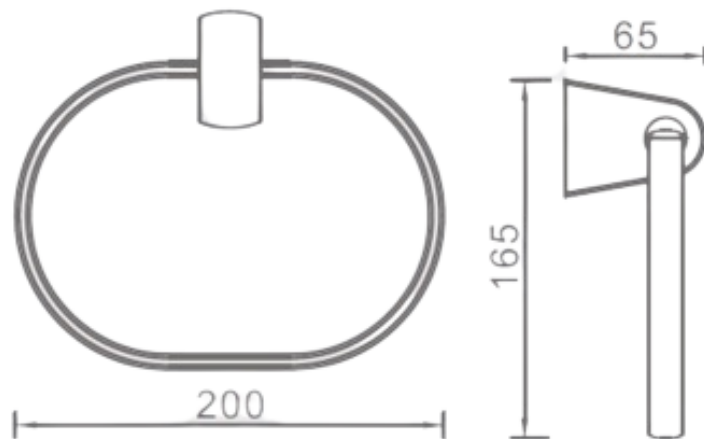

1780
Towel ring

1700 Series Guest Towel Ring

L1780

FINISH: Chrome

WARRANTY:

5 Year replacement product and parts