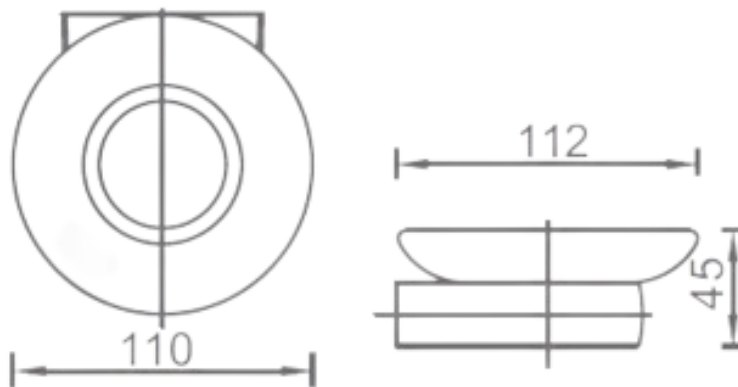

L1785
Glass Soap Dish

1700 Series Glass Soap Dish & Holder

L1785

FINISH: Chrome

WARRANTY:

5 Year replacement product and parts