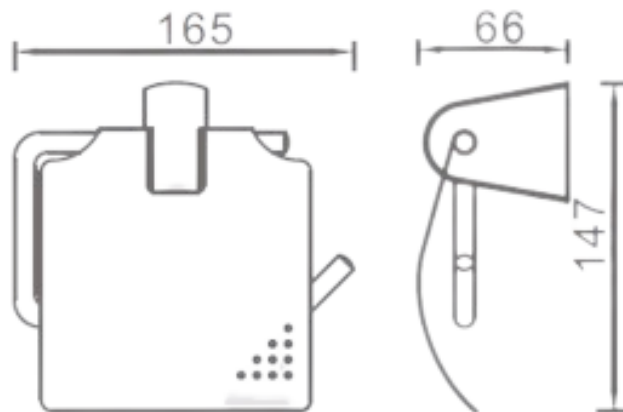

L1786
Toilet Roll Holder

1700 Series Toilet Roll Holder

L1786

FINISH: Chrome

WARRANTY:

5 Year replacement product and parts