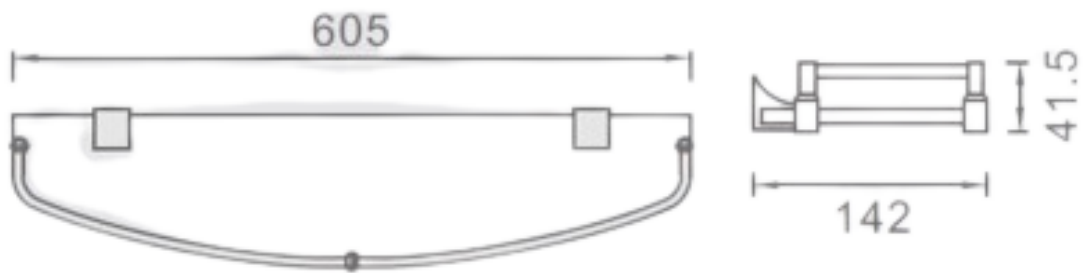

1787
Glass Shelf

1700 Series Glass Shelf

L1787

FINISH: Chrome

WARRANTY:

5 Year replacement product and parts