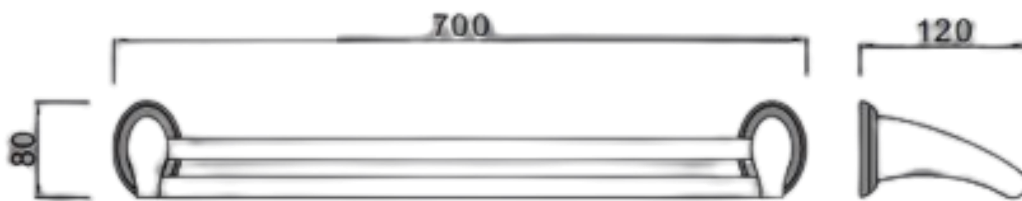

L2830D 700mm
Double towel rail

2800 Series Double Towel Rail

L2830D

FINISH: Chrome

WARRANTY:

5 Year replacement product and parts