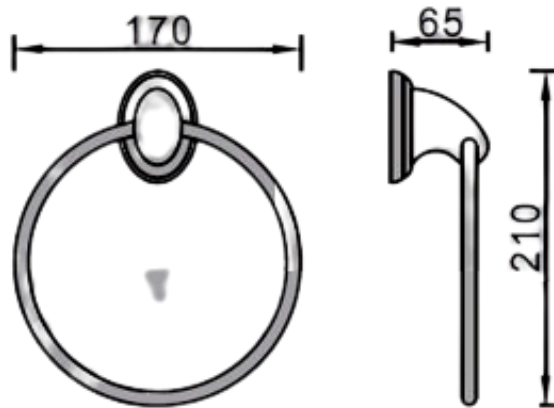

L2880
Towel ring

2800 Series Towel Ring

L2880

FINISH: Chrome

WARRANTY:

5 Year replacement product and parts