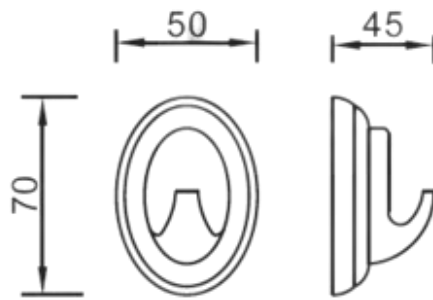

**L2882**  
Single robe hook

## 2800 Series Robe Hook

**L2882**

**FINISH:** Chrome

**WARRANTY:**

5 Year replacement product and parts