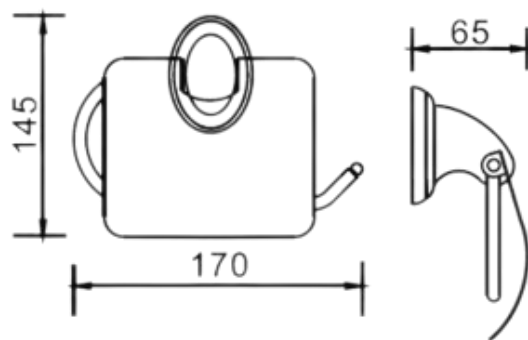

L2886
Toilet roll holder

2800 Series Toilet Roll Holder

L2886

FINISH: Chrome

WARRANTY:

5 Year replacement product and parts