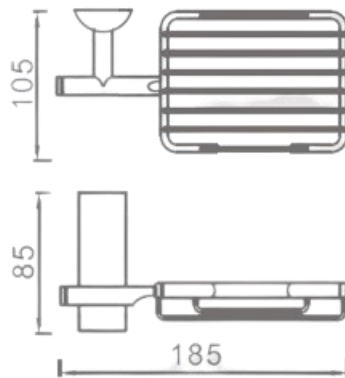

**L3911**  
Soap basket

## 3900 Series Soap Basket

**L3911**

**FINISH:** Chrome

**WARRANTY:**

5 Year replacement product and parts