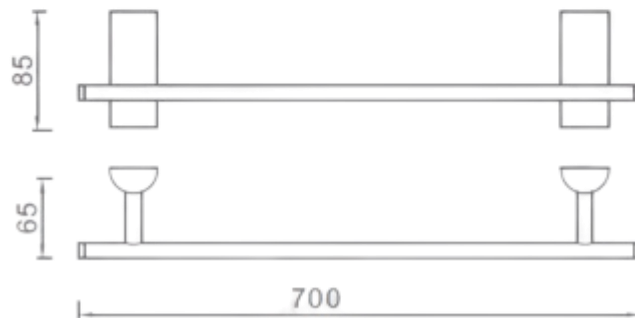

**L3930** 700mm  
Single towel rail

## 3900 Series Single Towel Rail

**L3930**

**FINISH:** Chrome

**WARRANTY:**

5 Year replacement product and parts