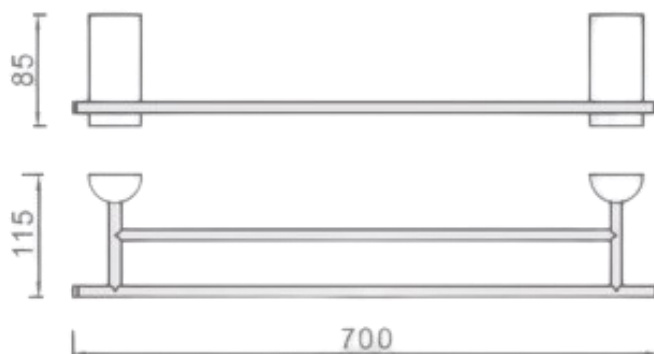

L3930D 700mm
Double towel rail

3900 Series Double Towel Rail

L3930D

FINISH: Chrome

WARRANTY:

5 Year replacement product and parts