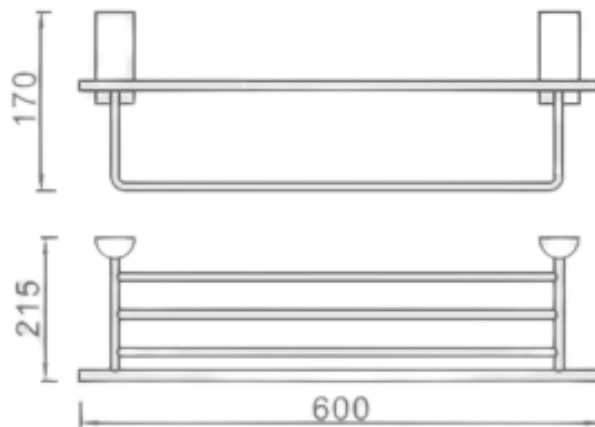

L3962
Towel rack

3900 Series Towel Rack

L3962

FINISH: Chrome

WARRANTY:

5 Year replacement product and parts