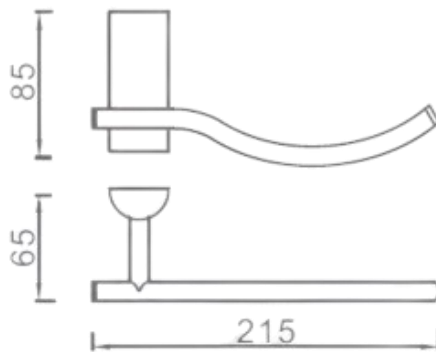

L3980  
Towel ring

## 3900 Series Guest Towel Bar

L3980

**FINISH:** Chrome

**WARRANTY:**

5 Year replacement product and parts