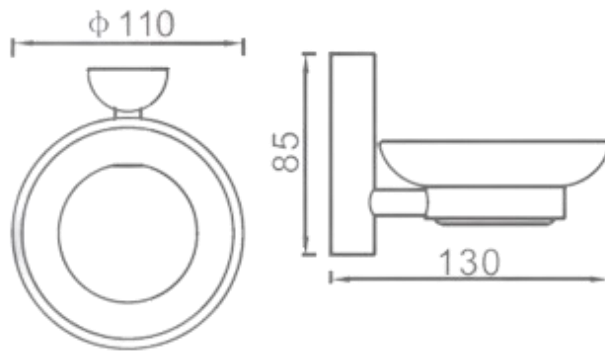

L3985
Glass soap holder

3900 Series Soap Dish & Holder

L3985

FINISH: Chrome

WARRANTY:

5 Year replacement product and parts