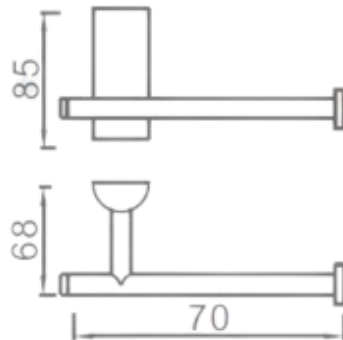

L3986
Toilet roll holder

3900 Series toilet Roll Holder

L3986

FINISH: Chrome

WARRANTY:

5 Year replacement product and parts