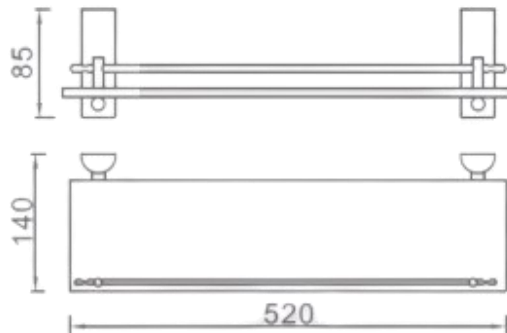

**L3987**  
Glass shelf

## 3900 Series Glass Shelf

**L3987**

**FINISH:** Chrome

**WARRANTY:**

5 Year replacement product and parts