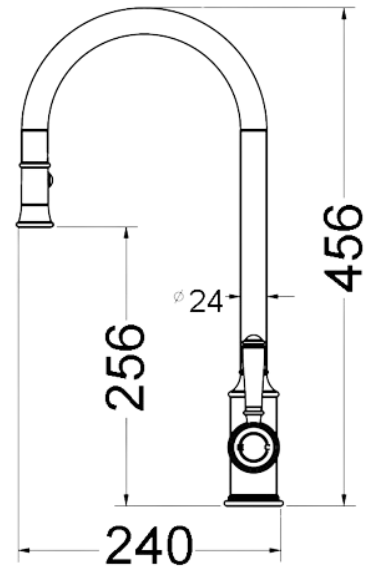

HYB868-103BG - Clasico Pull-Out Sink Mixer - Brushed Gold