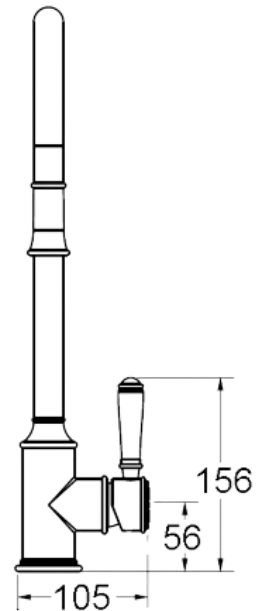

CLASICO PULL-OUT SINK MIXER

HYB868-103*

FINISH: See Above

WORKING PRESSURE: 150-500kpa

OPERATING TEMPERATURE: 1°C—80°C

WELS LICENCE: 0175

WELS: 5 Star 5L Per Min, Reg No. T42540

CARTRIDGE TYPE: 35mm Cartridge

WARRANTY:

20 Years Cartridge only

7 Year replacement product and parts

2 Year replacement parts and **labour**

Maintenance and Care

- Do not use harsh detergents or products that contain chloride & halides.
- Do not use abrasive, cream or citrus based cleaners or hydrochloric acid.
- Surface should be cleaned only with a mild detergent that must be rinsed off.
- It is suggested to only clean with warm water and a soft cloth.
- Damage caused by the wrong cleaning methods used will void warranty.

Warranty Coloured Finish:

2 Years Matt Black. **5 Years** other finishes replacement product & parts.

It is highly recommended an application of sealant at the base of the mixer to ensure a water tight seal.