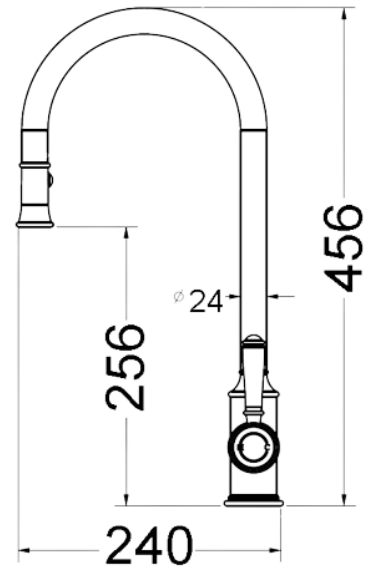

HYB868-103A-BG - Clasico Pull-Out Sink Mixer - Brushed Gold