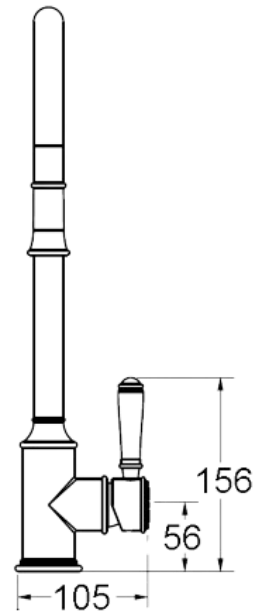

CLASICO PULL-OUT SINK MIXER with CERAMIC HANDLE HYB868-103A*

FINISH: See Above

WORKING PRESSURE: 150-500kpa

OPERATING TEMPERATURE: 1°C—80°C

WELS LICENCE: 0175

WELS: 5 Star 5L Per Min, Reg No. T42540

CARTRIDGE TYPE: 35mm Cartridge