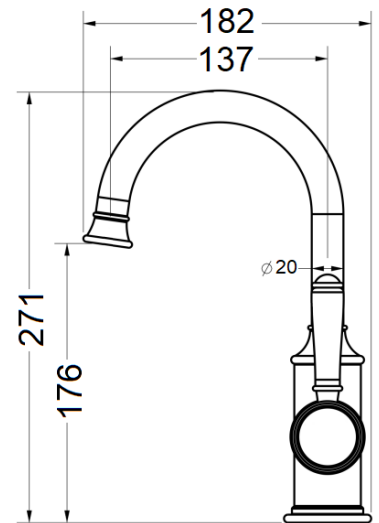

HYB868-201BG - Clasic Basin Mixer
- Brushed Gold