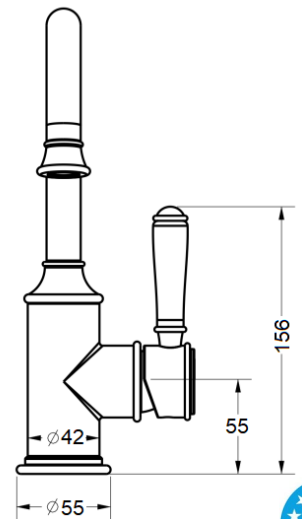

CLASICO GOOSENECK BASIN MIXER

HYB868-201*

FINISH: See Above

WORKING PRESSURE: 150-500kpa

OPERATING TEMPERATURE: 1°C—80°C

WELS LICENCE: 0175

WELS: 5 Star 5L Per Min, Reg No. T41537

CARTRIDGE TYPE: 35mm Cartridge

WARRANTY:

20 Years Cartridge only

7 Year replacement product and parts

2 Year replacement parts and labour

Maintenance and Care

- Do not use harsh detergents or products that contain chloride & halides.
- Do not use abrasive, cream or citrus based cleaners or hydrochloric acid.
- Surface should be cleaned only with a mild detergent that must be rinsed off.
- It is suggested to only clean with warm water and a soft cloth.
- Damage caused by the wrong cleaning methods used will void warranty.

Coloured Finish:

2 Years Matt Black. **5 Years** other finishes replacement product & parts.

It is highly recommended an application of sealant at the base of the mixer to ensure a water tight seal.