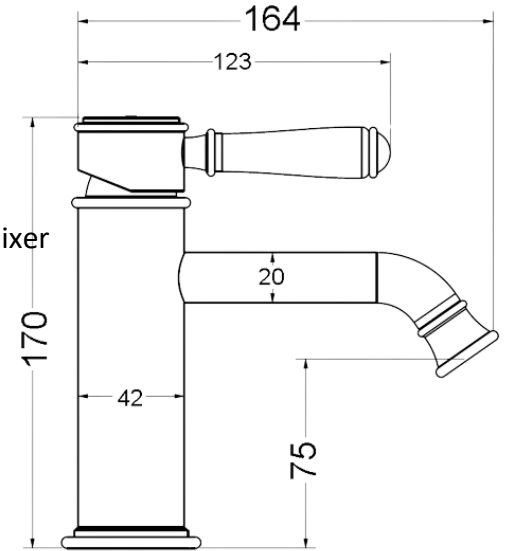

HYB868-203BG - Clasico Basin Mixer
- Brushed Gold