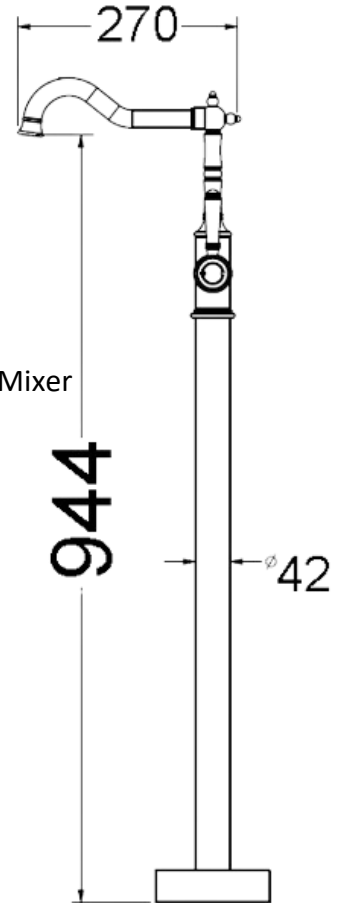

HYB868-701A - Clasico Floor Mount Mixer with Ceramic Handle - Chrome

HYB868-701A-BN - Clasico Floor Mount Mixer with Ceramic Handle - Brushed Nickel

HYB868-701A-BG - Clasico Floor Mount Mixer with Ceramic Handle - Brushed Gold

HYB868-701A-MB - Clasico Floor Mount Mixer with Ceramic Handle - Matt Black

CLASICO FLOOR MOUNT MIXER with CERAMIC HANDLE HYB868-701A*

FINISH: See Above

WORKING PRESSURE: 150-500kpa

OPERATING TEMPERATURE: 1°C—80°C

WELS LICENCE: N/A

WELS: N/A Reg No. N/A

CARTRIDGE TYPE: 35mm Cartridge

WARRANTY:

20 Years Cartridge only

7 Year replacement product and parts

2 Year replacement parts and labour

Maintenance and Care