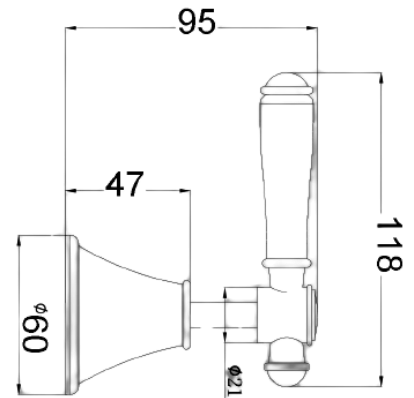

PCK90NZ02A - Clasico Wall Stops with Ceramic Handles - Chrome

PCK90NZ02A-BN - Clasico Wall Stops with Ceramic Handles - Brushed Nickel

PCK90NZ02A-BG - Clasico Wall Stops with Ceramic Handles - Brushed Gold

PCK90NZ02A-MB - Clasico Wall Stops with Ceramic Handles - Matt Black

CLASICO WALL STOPS with CERAMIC HANDLES

PCK90NZ02A*

FINISH: See Above

- 1/4 Turn Ceramic Spindles
- Ceramic Handles

WARRANTY:

7 Year replacement product and parts
2 Year replacement parts and labour