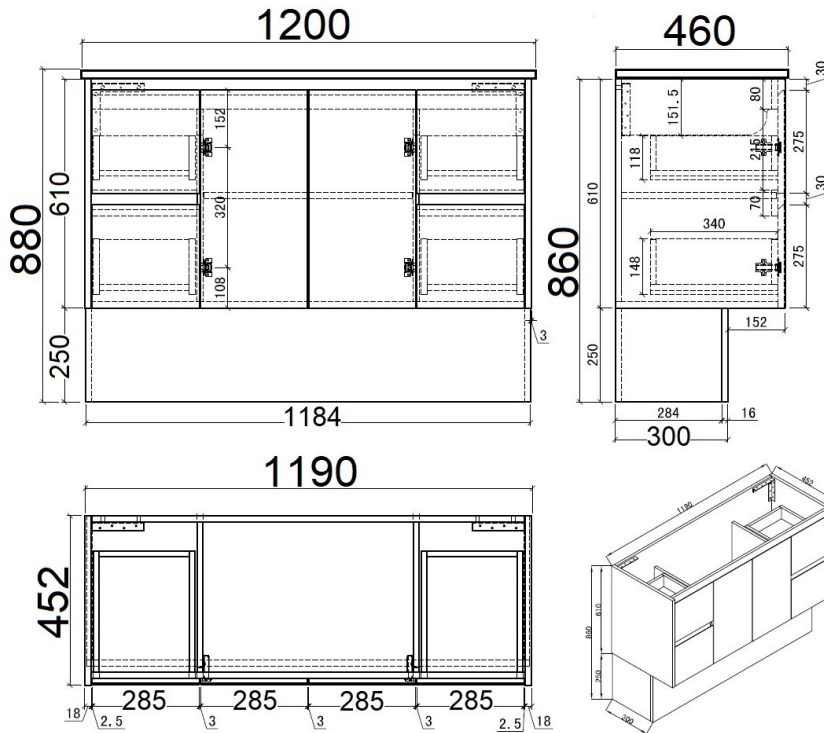

Gloss White

Oak Grey

NEW JAZZ 1200 VANITY

NJ120

- Gloss White Vanity Finger Pull with Rectangle Bowl Ceramic Top pictured - NJ120EC
- **FINISH:** Gloss White or Oak Grey
- Flat-Pack Kick comes with Cabinet
- Soft Close Drawer Runners & Soft Close Hingers
- Height adjustable Shelf
- Space behind Drawers - 75mm
- Vanity - 880mm High on (with Ceramic Top)

SUITABLE TOPS:

- Ceramic Rectangle, Stadium or Oval Bowl Top - One Tap Hole - with Overflow
- Rock Top with Standard Undermount - One Tap-hole - with Overflow
- Silica-Free Stone with Undermount or Above Counter Basin
- Three Tapholes Extra Charge