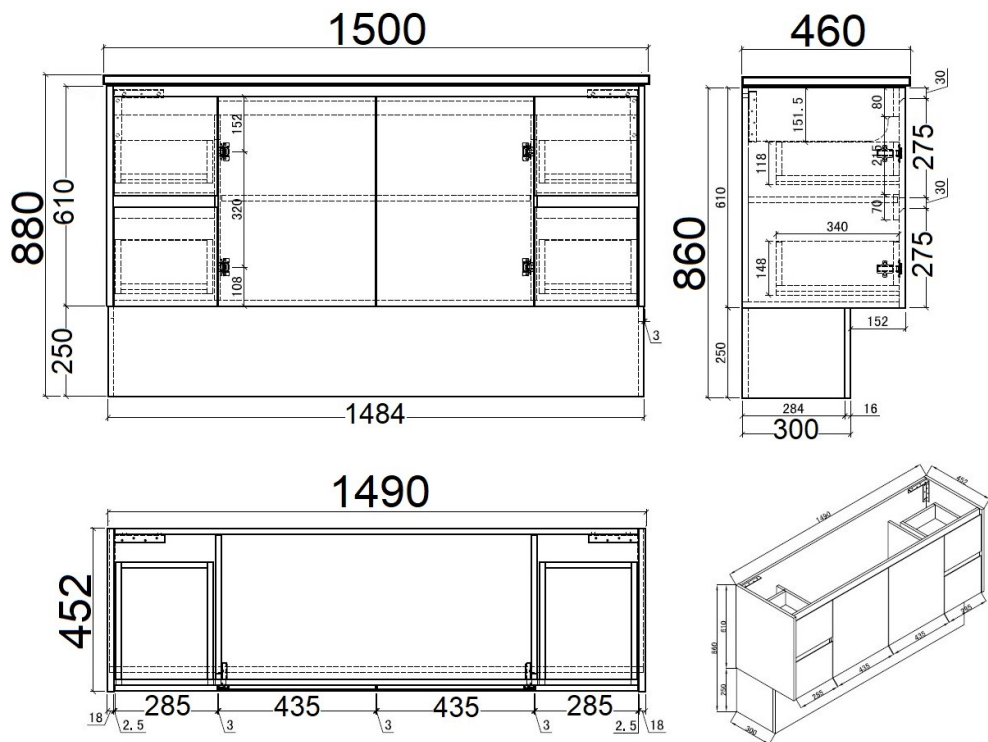

Gloss White

Oak Grey

NEW JAZZ SINGLE 1500 VANITY

NJ150

- Gloss White Vanity Finger Pull with Rectangle Bowl Ceramic Top pictured - NJ150SEC
- **FINISH:** Gloss White or Oak Grey
- Flat-Pack Kick comes with Cabinet
- Soft Close Drawer Runners & Soft Close Hingers
- Height adjustable Shelf
- Space behind Drawers - 75mm
- Vanity - 880mm High on (with Ceramic Top)

SUITABLE TOPS:

- Ceramic Rectangle Bowl Top - One Tap Hole - with Overflow
- Rock Top with Standard Undermount - One Tap-hole - with Overflow
- Silica-Free Stone with Undermount or Above Counter Basin
- Three Tapholes Extra Charge