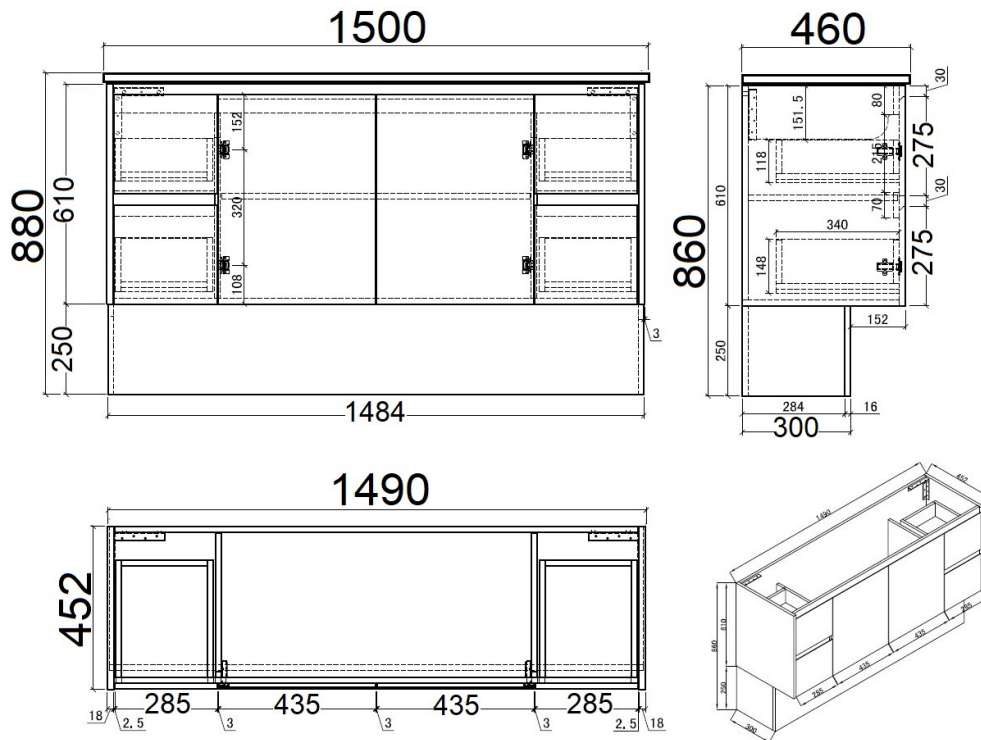

Gloss White

Oak Grey

NEW JAZZ DOUBLE 1500 VANITY

NJ150D

- Gloss White Vanity Finger Pull with Rectangle Bowl Ceramic Top pictured - NJ150DEC
- **FINISH:** Gloss White or Oak Grey
- Flat-Pack Kick comes with Cabinet
- Soft Close Drawer Runners & Soft Close Hingers
- Height adjustable Shelf
- Space behind Drawers - 75mm
- Vanity - 880mm High on (with Ceramic Top)

SUITABLE TOPS:

- Ceramic Rectangle Bowl Top - One Tap Hole - with Overflow
- Rock Top with Standard Undermount - One Tap-hole - with Overflow
- Silica-Free Stone with Undermount or Above Counter Basin
- Three Tapholes Extra Charge