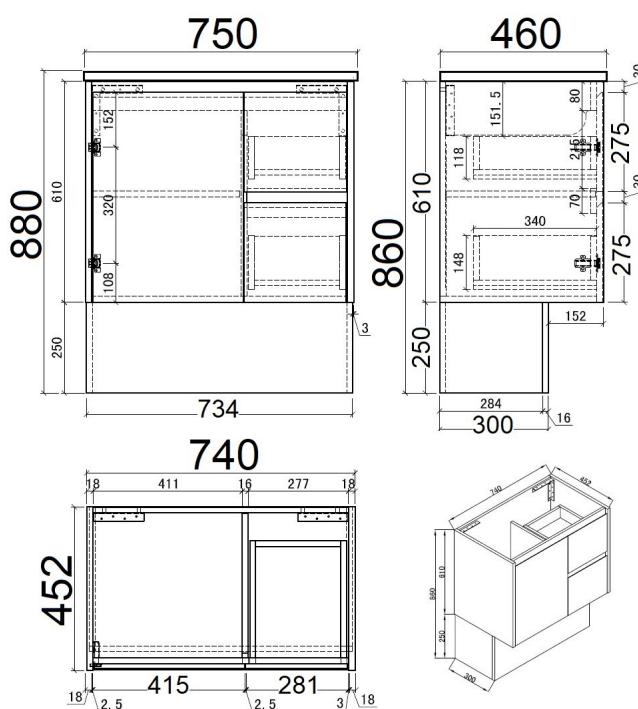

## NEW JAZZ 750 VANITY

NJ75

- Gloss White Vanity Finger Pull with Rectangle Bowl Ceramic Top pictured - NJ75EC
- **FINISH:** Gloss White or Oak Grey
- Flat-Pack Kick comes with Cabinet
- Soft Close Drawer Runners & Soft Close Hingers
- Height adjustable Shelf
- Space behind Drawers - 75mm
- Vanity - 880mm High on (with Ceramic Top)

### SUITABLE TOPS:

- Ceramic Rectangle, Stadium or Oval Bowl Top - One Tap Hole - with Overflow
- Rock Top with Standard Undermount - One Tap-hole - with Overflow
- Silica-Free Stone with Undermount or Above Counter Basin
- Three Tapholes Extra Charge