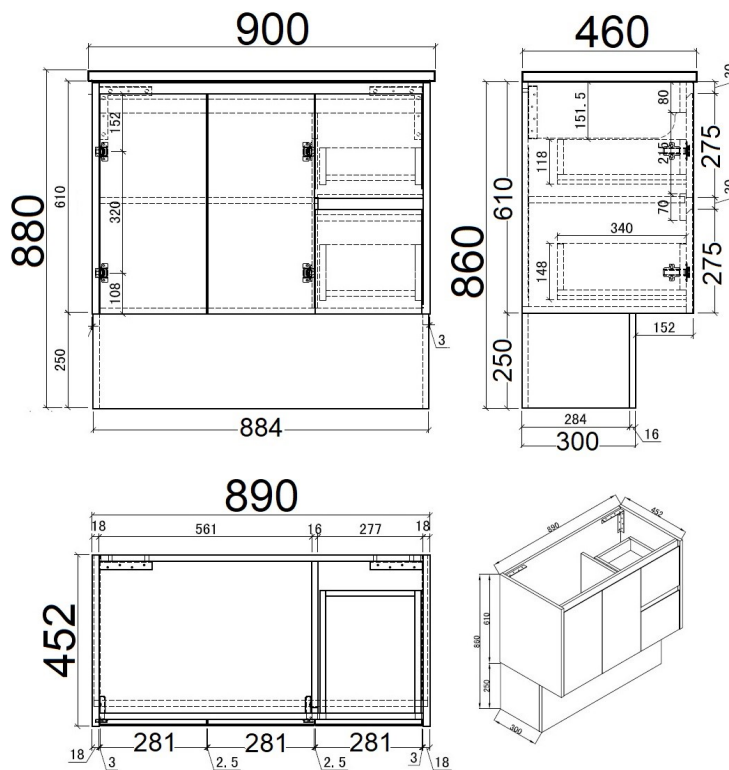

Gloss White

Oak Grey

NEW JAZZ 900 VANITY

NJ90

- Gloss White Vanity Finger Pull with Rectangle Bowl Ceramic Top pictured - NJ90EC
- **FINISH:** Gloss White or Oak Grey
- Flat-Pack Kick comes with Cabinet
- Soft Close Drawer Runners & Soft Close Hingers
- Height adjustable Shelf
- Space behind Drawers - 75mm
- Vanity - 880mm High on (with Ceramic Top)

SUITABLE TOPS:

- Ceramic Rectangle, Stadium or Oval Bowl Top - One Tap Hole - with Overflow
- Rock Top with Standard Undermount - One Tap-hole - with Overflow
- Silica-Free Stone with Undermount or Above Counter Basin
- Three Tapholes Extra Charge