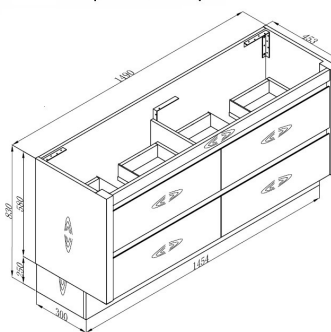

Gloss White

Cherry Oak

VIVO 1500 DOUBLE VANITY

VO150DC

- Cherry Oak Vanity with Ceramic Top pictured - **VO150DCEC**
- Wall Hung Vanity
- Flat-Pack Kick comes with Cabinet
- **FINISH:** White or Cherry Oak
- Soft Close Drawer Runners
- Trap Cut-Out in Top Drawer
- Space behind Drawers - 75mm

SUITABLE TOPS:

- Ceramic Rectangle Bowl Top - One Tap Hole - with Overflow
- Rock Top with Standard Undermount Basin - One Tap Hole - With Overflow
- Three Tap Holes Extra Charge
- Silica-Free Stone with Undermount or Above Counter Basin (Made to Order)