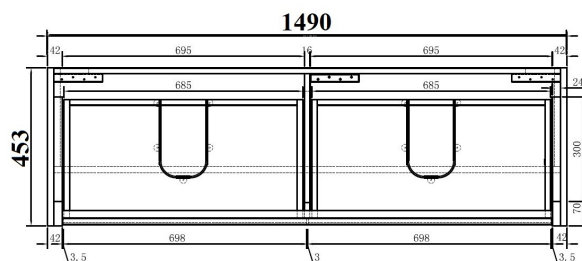

Gloss White

Cherry Oak

VIVO 1500 DOUBLE VANITY

VO150DC

- Cherry Oak Vanity with Ceramic Top pictured - **VO150DCEC**
- Wall Hung Vanity
- Flat-Pack Kick comes with Cabinet
- **FINISH:** White or Cherry Oak
- Soft Close Drawer Runners
- Trap Cut-Out in Top Drawer
- Space behind Drawers - 75mm

SUITABLE TOPS:

- Ceramic Rectangle Bowl Top - One Tap Hole - with Overflow
- Rock Top with Standard Undermount Basin - One Tap Hole - With Overflow
- Three Tap Holes Extra Charge
- Silica-Free Stone with Undermount or Above Counter Basin (Made to Order)