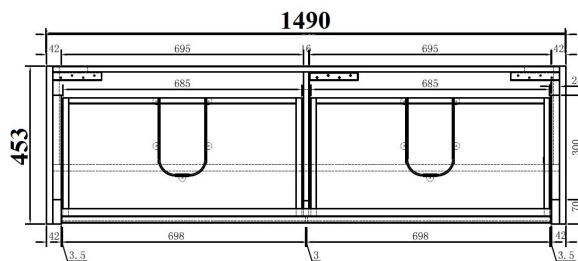

Cherry Oak

VIVO 1500 DOUBLE VANITY

VO150D

- Gloss White Vanity with Ceramic Top pictured - **VO150DEC**
- Wall Hung Vanity
- Flat-Pack Kick comes with Cabinet
- **FINISH:** White or Cherry Oak
- Soft Close Drawer Runners
- Trap Cut-Out in Top Drawer
- Space behind Drawers - 75mm

SUITABLE TOPS:

- Ceramic Rectangle Bowl Top - One Tap Hole - with Overflow
- Rock Top with Standard Undermount Basin - One Tap Hole - With Overflow
- Three Tap Holes Extra Charge
- Silica-Free Stone with Undermount or Above Counter Basin (Made to Order)

It is highly recommended an application of sealant at the base of the mixer to ensure a water tight seal.