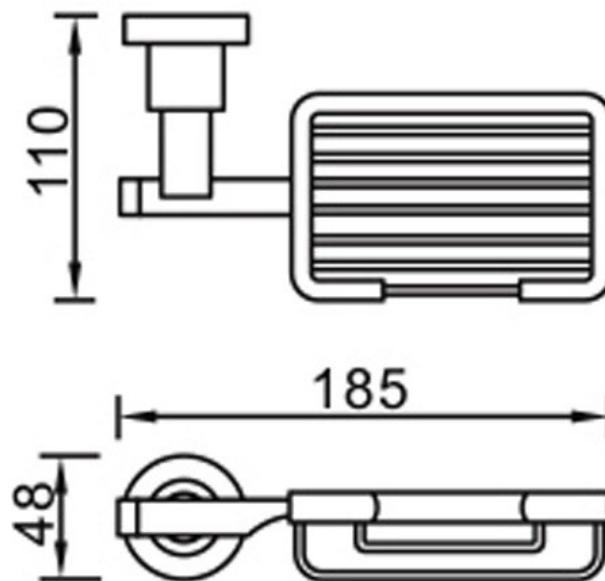

L4011 Soap Basket
- Chrome

Spec

Specifications are shown in millimetres.

Please Note: Specifications and product sizes can be varied by the manufacturer without notice. The above information is indicative only.