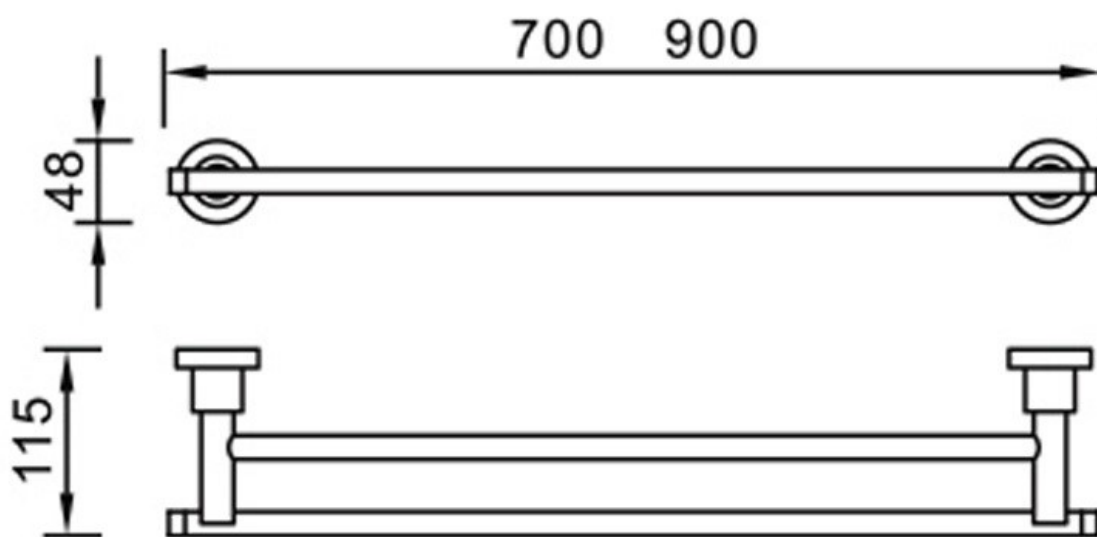

| 4000 Series Accessories |

L4030D 700 Single Towel

Rail - Chrome

L4036D 900 Single Towel

Rail - Chrome

Spec

Specifications are shown in millimetres.

Please Note: Specifications and product sizes can be varied by the manufacturer without notice. The above information is indicative only.