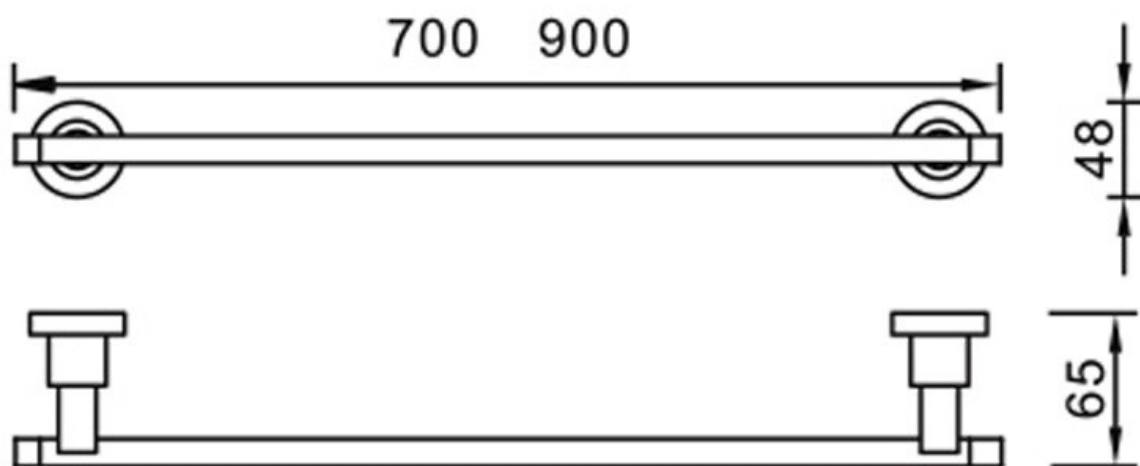

| 4000 Series Accessories |

L4030 700 Single Towel Rail

- Chrome

L4036 900 Single Towel Rail

- Chrome

Spec

Specifications are shown in millimetres.

Please Note: Specifications and product sizes can be varied by the manufacturer without notice. The above information is indicative only.