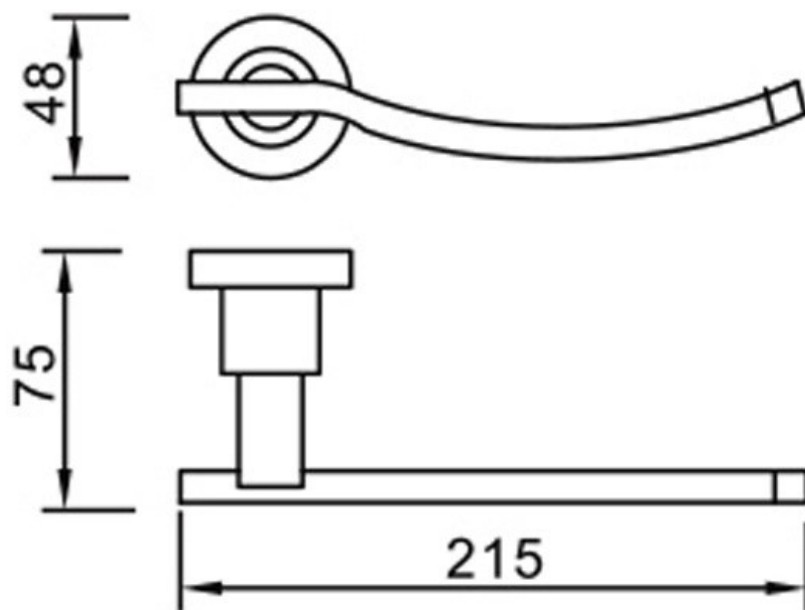

L4080 Towel Bar - Chrome

Spec

Specifications are shown in millimetres.

Please Note: Specifications and product sizes can be varied by the manufacturer without notice. The above information is indicative only.