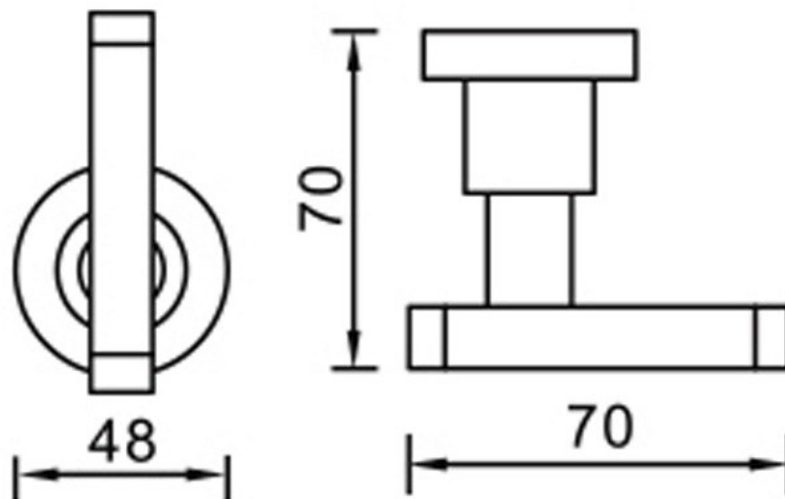

L4082 Robe Hook - Chrome

Spec

Specifications are shown in millimetres.

Please Note: Specifications and product sizes can be varied by the manufacturer without notice. The above information is indicative only.