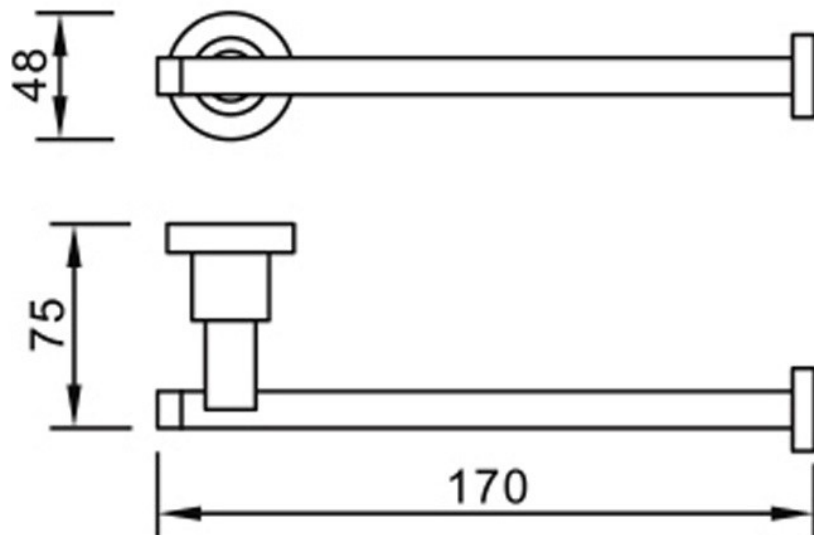

L4086 Toilet Roll Holder
- Chrome

Spec

Specifications are shown in millimetres.

Please Note: Specifications and product sizes can be varied by the manufacturer without notice. The above information is indicative only.