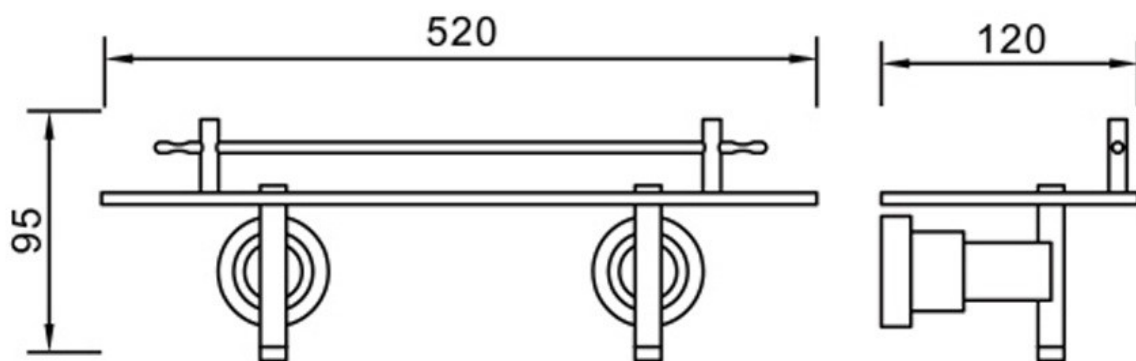

L4087 Glass Shelf
- Chrome

Spec

Specifications are shown in millimetres.

Please Note: Specifications and product sizes can be varied by the manufacturer without notice. The above information is indicative only.