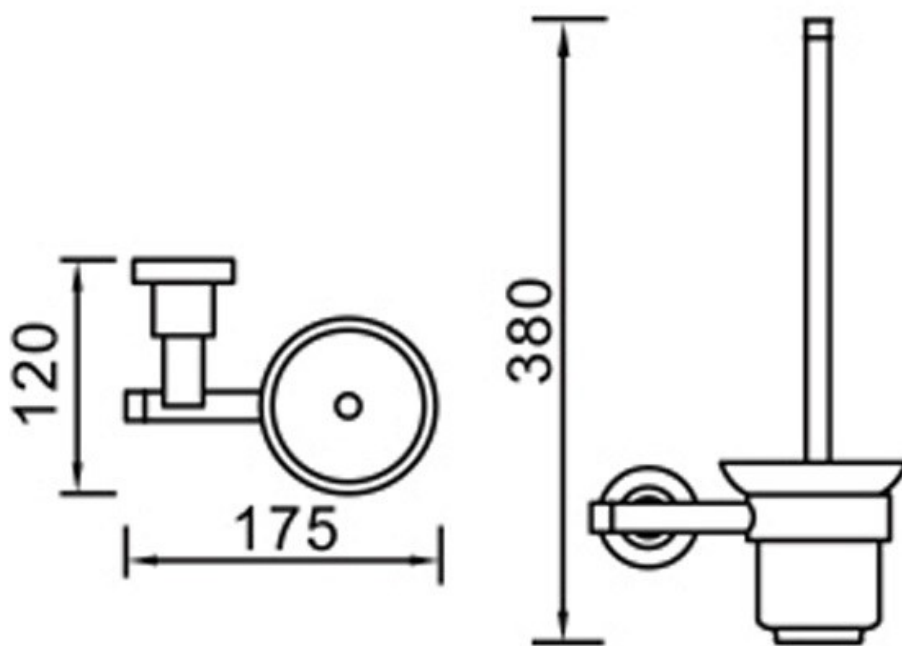

L4088 Toilet Brush &  
Holder - Chrome

Spec

Specifications are shown in millimetres.

Please Note: Specifications and product sizes can be varied by the manufacturer without notice. The above information is indicative only.