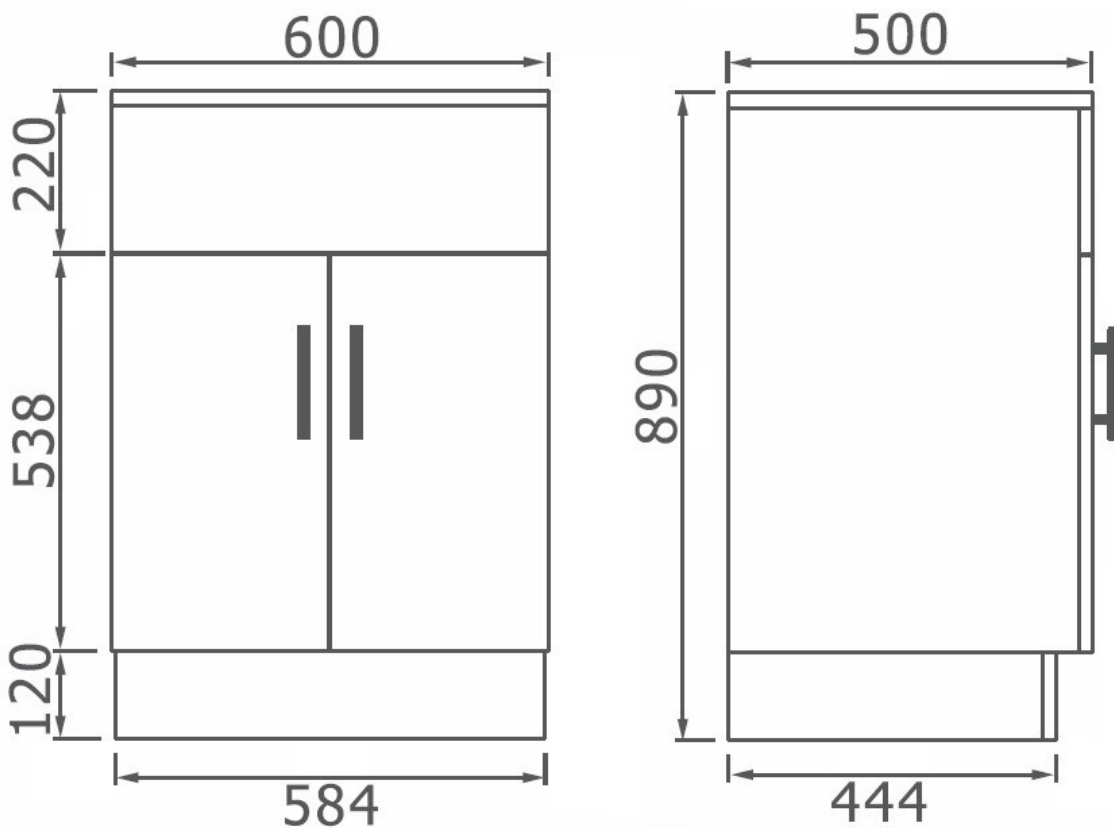

| BL874 |

ARTO[®]
Series design

Sink Units available in White
Cabinets only.

White

BL874 - 600 White 2 Pac 45L Laundry Tub & Cabinet
with Stainless Steel Bowl- Pictured

*304 Grade Stainless Steel Sinks

Standard Spec

Specifications are shown in millimetres.

Please Note: Specifications and product sizes can be varied by the manufacturer without notice. The above information is indicative only.