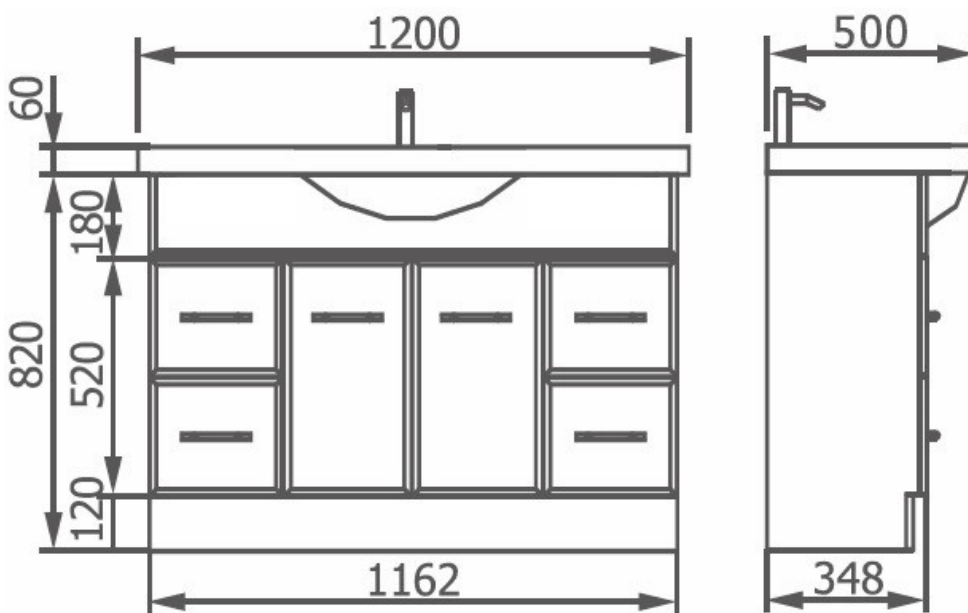

# | Deco 1200 | DO120 |

**ARTO**<sup>®</sup>  
Series design

Deco Vanities Available  
in White.

White

DO120C - Deco 1200 White with Ceramic  
Semi-Recess Top - Pictured

Standard Ceramic Top Spec

All Deco Vanities come Standard  
with Semi Recess Ceramic Top

Specifications are shown in millimetres.

Please Note: Specifications and product sizes can be varied by the manufacturer without notice. The above information is indicative only.