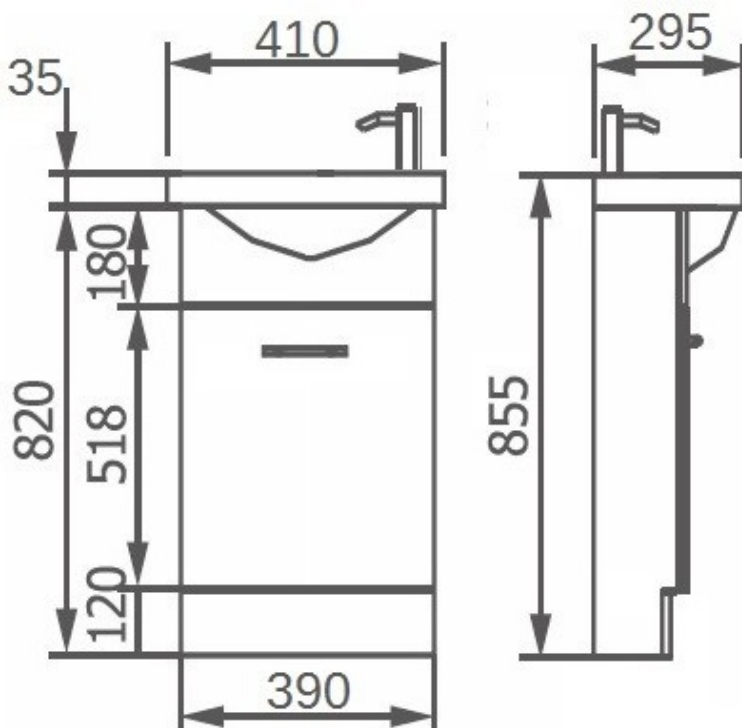

| Deco 400 | DO40C |

ARTO[®]
Series design

Deco Vanities Available
in White Cabinets.

White

Deco Vanities come Standard
with Semi-Recess Ceramic Top.

DO40C - Deco 400 White Vanity with Semi-Recess Ceramic Top- Pictured

Standard Ceramic Top Spec

Specifications are shown in millimetres.

Please Note: Specifications and product sizes can be varied by the manufacturer without notice. The above information is indicative only.