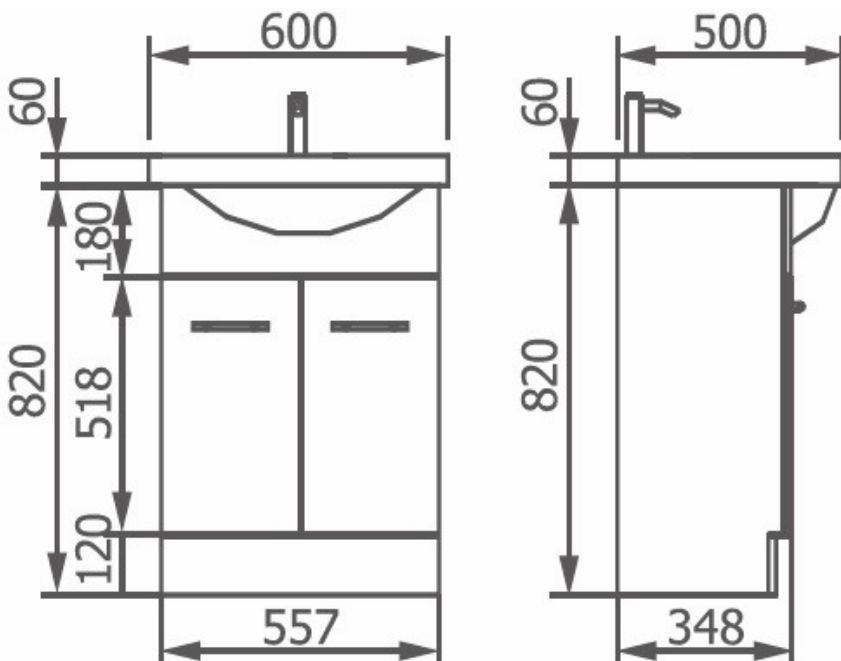

# | Deco 600 | DO60 |

**ARTO**<sup>®</sup>  
Series design

Deco Vanities Available  
in White.

White

DO60C - Deco 600 White with Ceramic Semi-Recess Top- Pictured

Standard Ceramic Top Spec

All Deco Vanities come Standard  
with Semi Recess Ceramic Top

Specifications are shown in millimetres.

Please Note: Specifications and product sizes can be varied by the manufacturer without notice. The above information is indicative only.