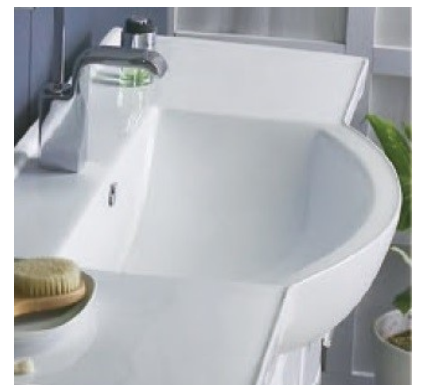

# | Deco 600 | DO60 |

**ARTO**<sup>®</sup>  
Series design

Deco Vanities Available  
in White.

White

DO60C - Deco 600 White with Ceramic Semi-Recess Top- Pictured

Standard Ceramic Top Spec

All Deco Vanities come Standard  
with Semi Recess Ceramic Top