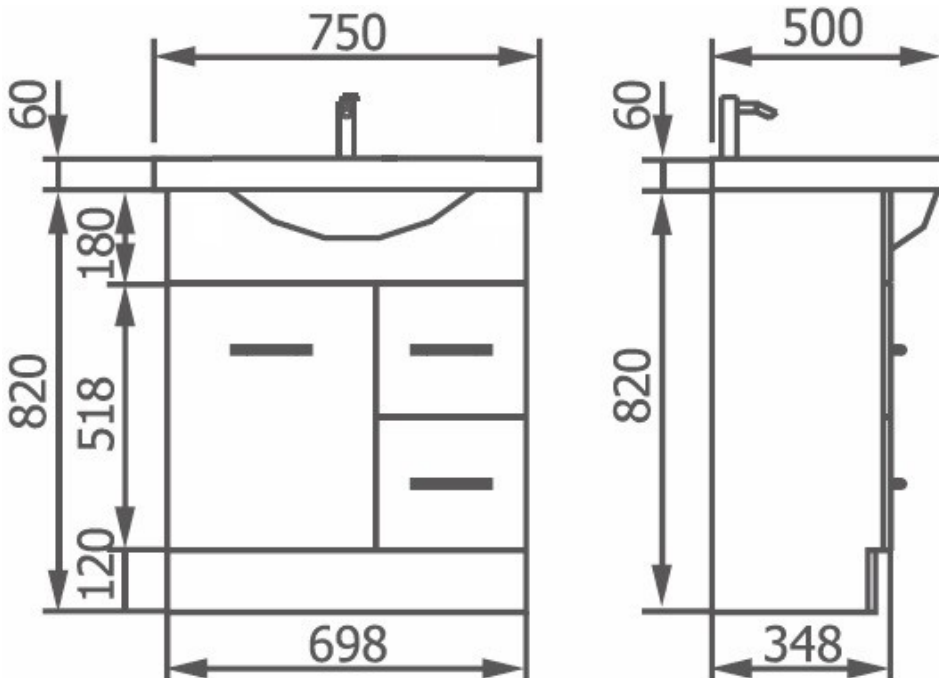

| Deco 750 | D075 |

ARTO[®]
Series design

Deco Vanities Available
in White.

White

D075RC - Deco 750 RH Drawers White with
Ceramic Semi-Recess Top- Pictured

Standard Ceramic Top Spec

All Deco Vanities come Standard
with Semi Recess Ceramic Top

Specifications are shown in millimetres.

Please Note: Specifications and product sizes can be varied by the manufacturer without notice. The above information is indicative only.