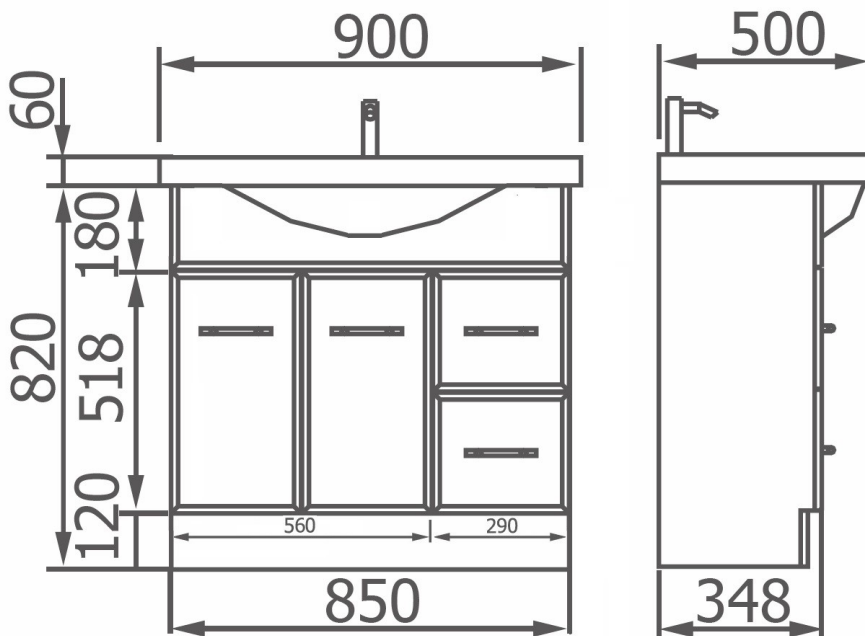

# | Deco 900 | DO90 |

**ARTO**<sup>®</sup>  
Series design

Deco Vanities Available  
in White.

White

DO90LC - Deco 900 LH Drawers White with  
Ceramic Semi-Recess Top - Pictured

Standard Ceramic Top Spec

All Deco Vanities come Standard  
with Semi Recess Ceramic Top

Specifications are shown in millimetres.

Please Note: Specifications and product sizes can be varied by the manufacturer without notice. The above information is indicative only.