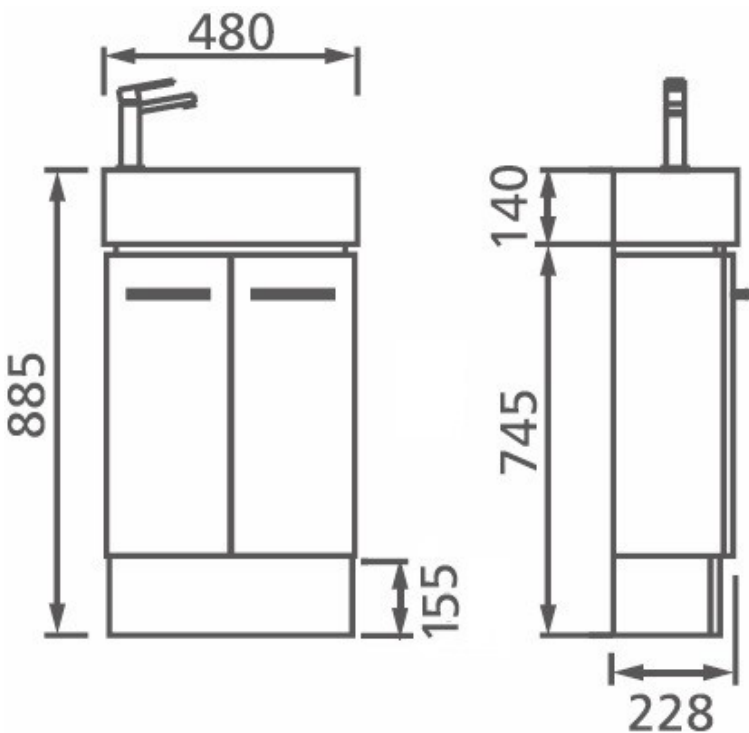

# | Mini 480 on Kick | MINI |

Mini Jazz Vanities Available in White, or Ash Grey Cabinets.

White

Ash Grey

MINI - Mini 480 White on Kick with Ceramic Square Bowl Top- Pictured

Standard Ceramic Top Spec

All Mini Vanities come Standard with Ceramic Top

Specifications are shown in millimetres.

Please Note: Specifications and product sizes can be varied by the manufacturer without notice. The above information is indicative only.