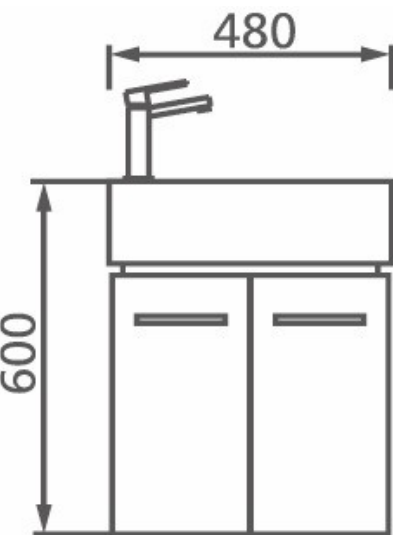

| Mini 480 Wall Hung | MINIW |

Mini Jazz Vanities Available in White, or Ash Grey Cabinets.

White

Ash Grey

Standard Ceramic Top Spec

All Mini Vanities come Standard with Ceramic Top

Specifications are shown in millimetres.