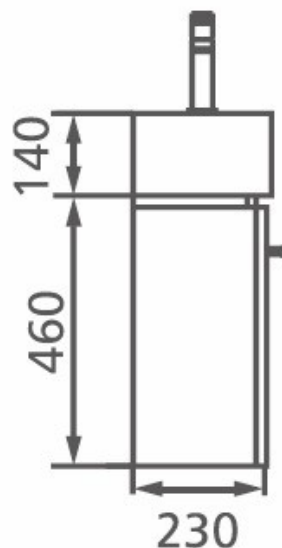

| Mini 480 Wall Hung | MINIW |

Mini Jazz Vanities Available in White, or Ash Grey Cabinets.

White

Ash Grey

Standard Ceramic Top Spec

All Mini Vanities come Standard with Ceramic Top

Specifications are shown in millimetres.

Please Note: Specifications and product sizes can be varied by the manufacturer without notice. The above information is indicative only.